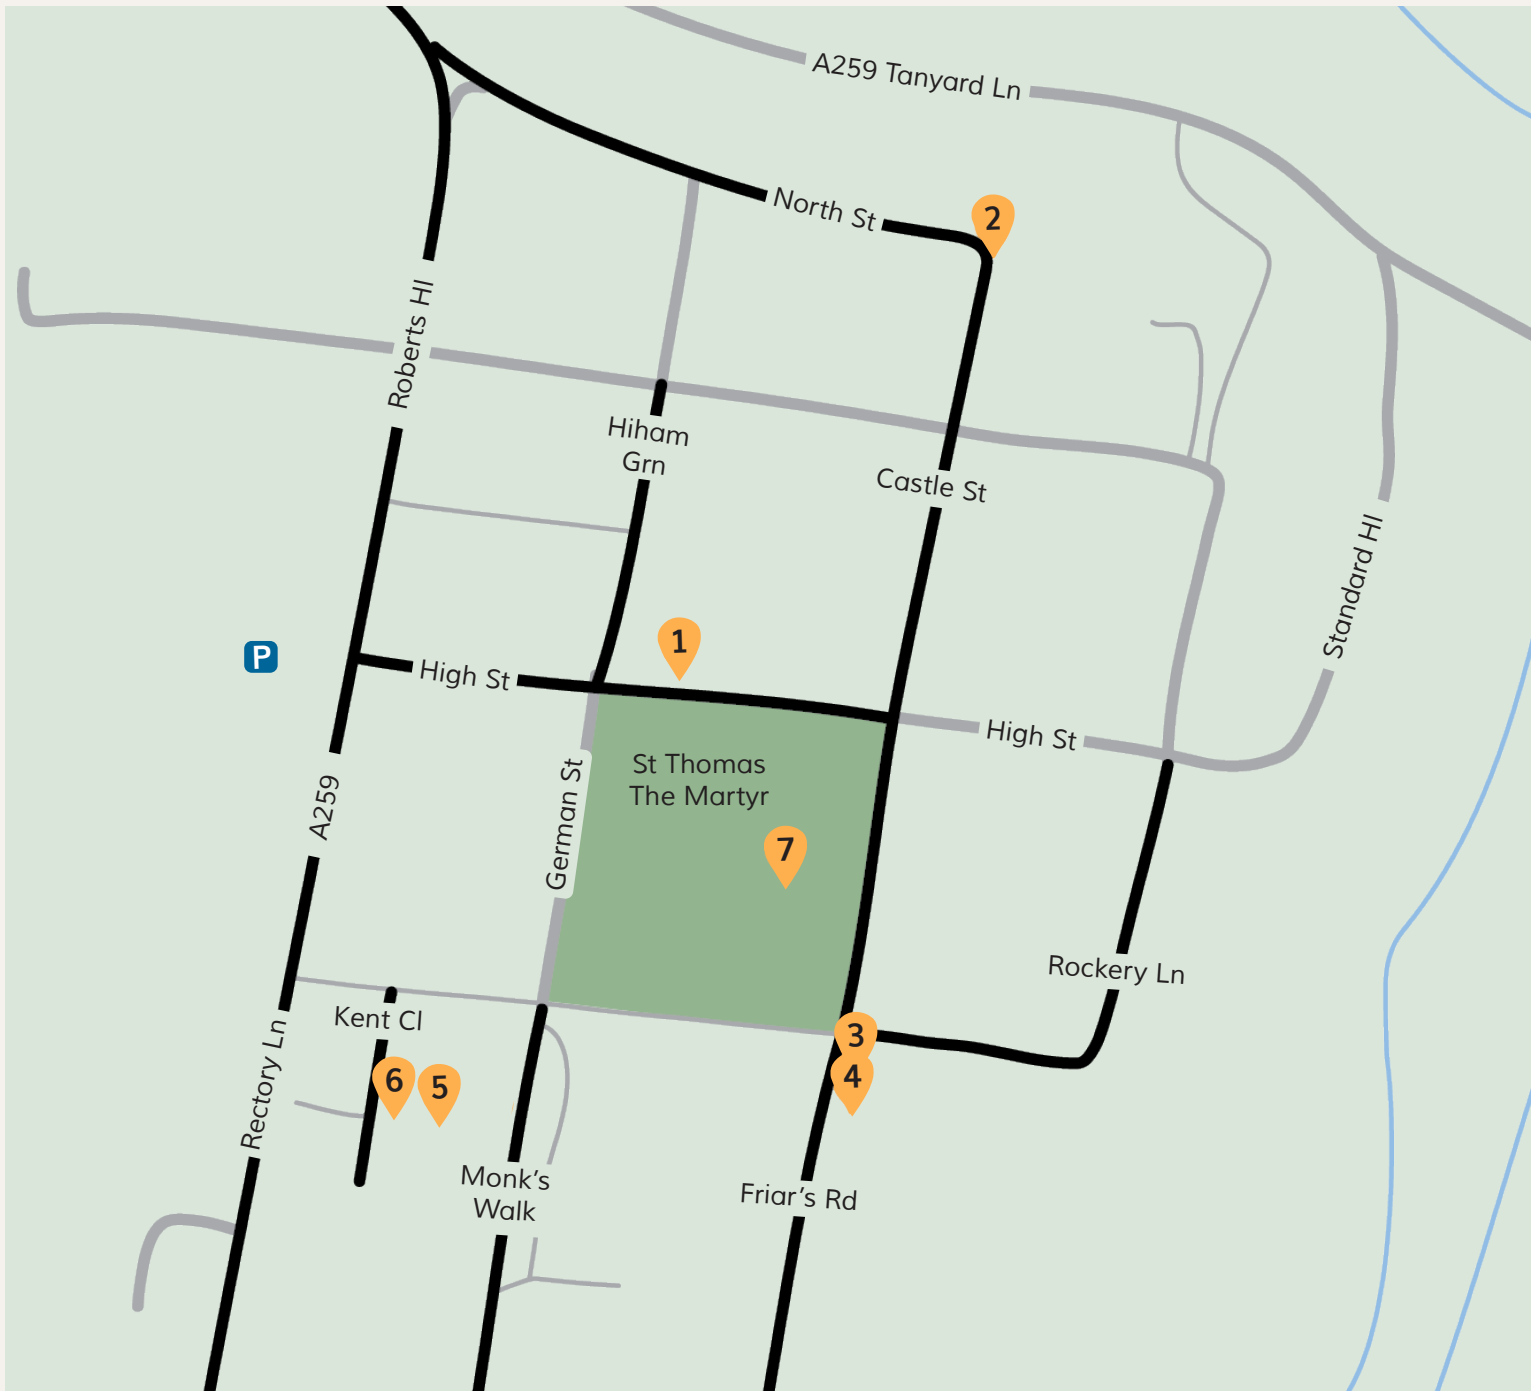

Winchelsea Map

Key:

- 1 - Winchelsea Court Hall,
High Street, TN36 4EA.
- 2 - Kings Leap,
Castle Street, TN36 4HU.
- 3 - White Cottage,
Friars Road, TN36 4ED.
- 4 - Cleveland Place,
Friars Road, TN36 4ED.
- 5 - 2 Mariteau House,
German Street, TN36 4ES.
- 6 - 1 – 6 Kent Close,
TN36 4EX.
- 7 - St Thomas the Martyr
Church, Monks' Walk,
TN36 4EB

Please see reverse
for Rye map.

5, 2 Mariteau House, will be
accessed from Kent Close.

From point 2 to point 6, it's
about a seven minute walk,
less than 1 mile.

Rye Harbour Map

Suggested parking:
Rye Harbour Car Park,
Harbour Road,
TN31 7TT.

Key:
8 - Officers House,
Coastguard Square,
Rye Harbour,
TN31 7TS.